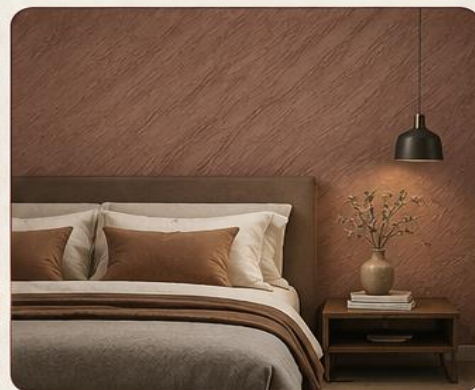

TIMELESS ELEGANCE

Earthy tones and natural texture suit a wide range of interior styles from classic to contemporary.