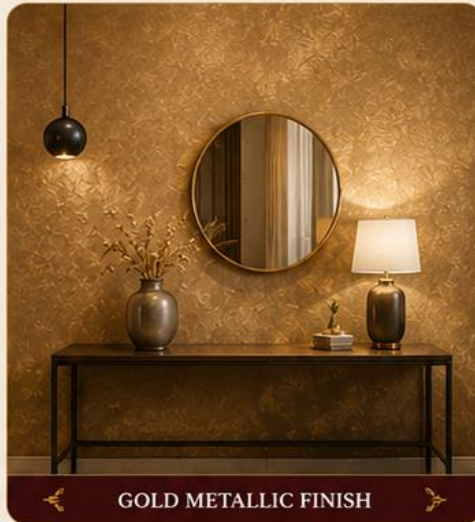

Environment Friendly

METALLIC FINISHES

*Luxury Decorative Coatings
with Elegant Metallic Effects*

Metallic Finishes add a sophisticated shimmer and premium character to interior spaces. Designed to reflect light beautifully, these decorative coatings create a rich, elegant ambience with unique depth and texture.

ELEGANT
METALLIC SHINE

RICH
DECORATIVE EFFECTS

CUSTOM
COLOUR OPTIONS

DURABLE &
LONG LASTING

EASY TO
MAINTAIN

PREMIUM INTERIOR
APPLICATION

COPPER METALLIC FINISH

GOLD METALLIC FINISH

SILVER METALLIC FINISH

AVAILABLE METALLIC EFFECTS

COPPER METALLIC

GOLD METALLIC

SILVER METALLIC

"Bring Luxury & Elegance To Every Wall"

LUXURY FINISH

REFLECTS LIGHT BEAUTIFULLY